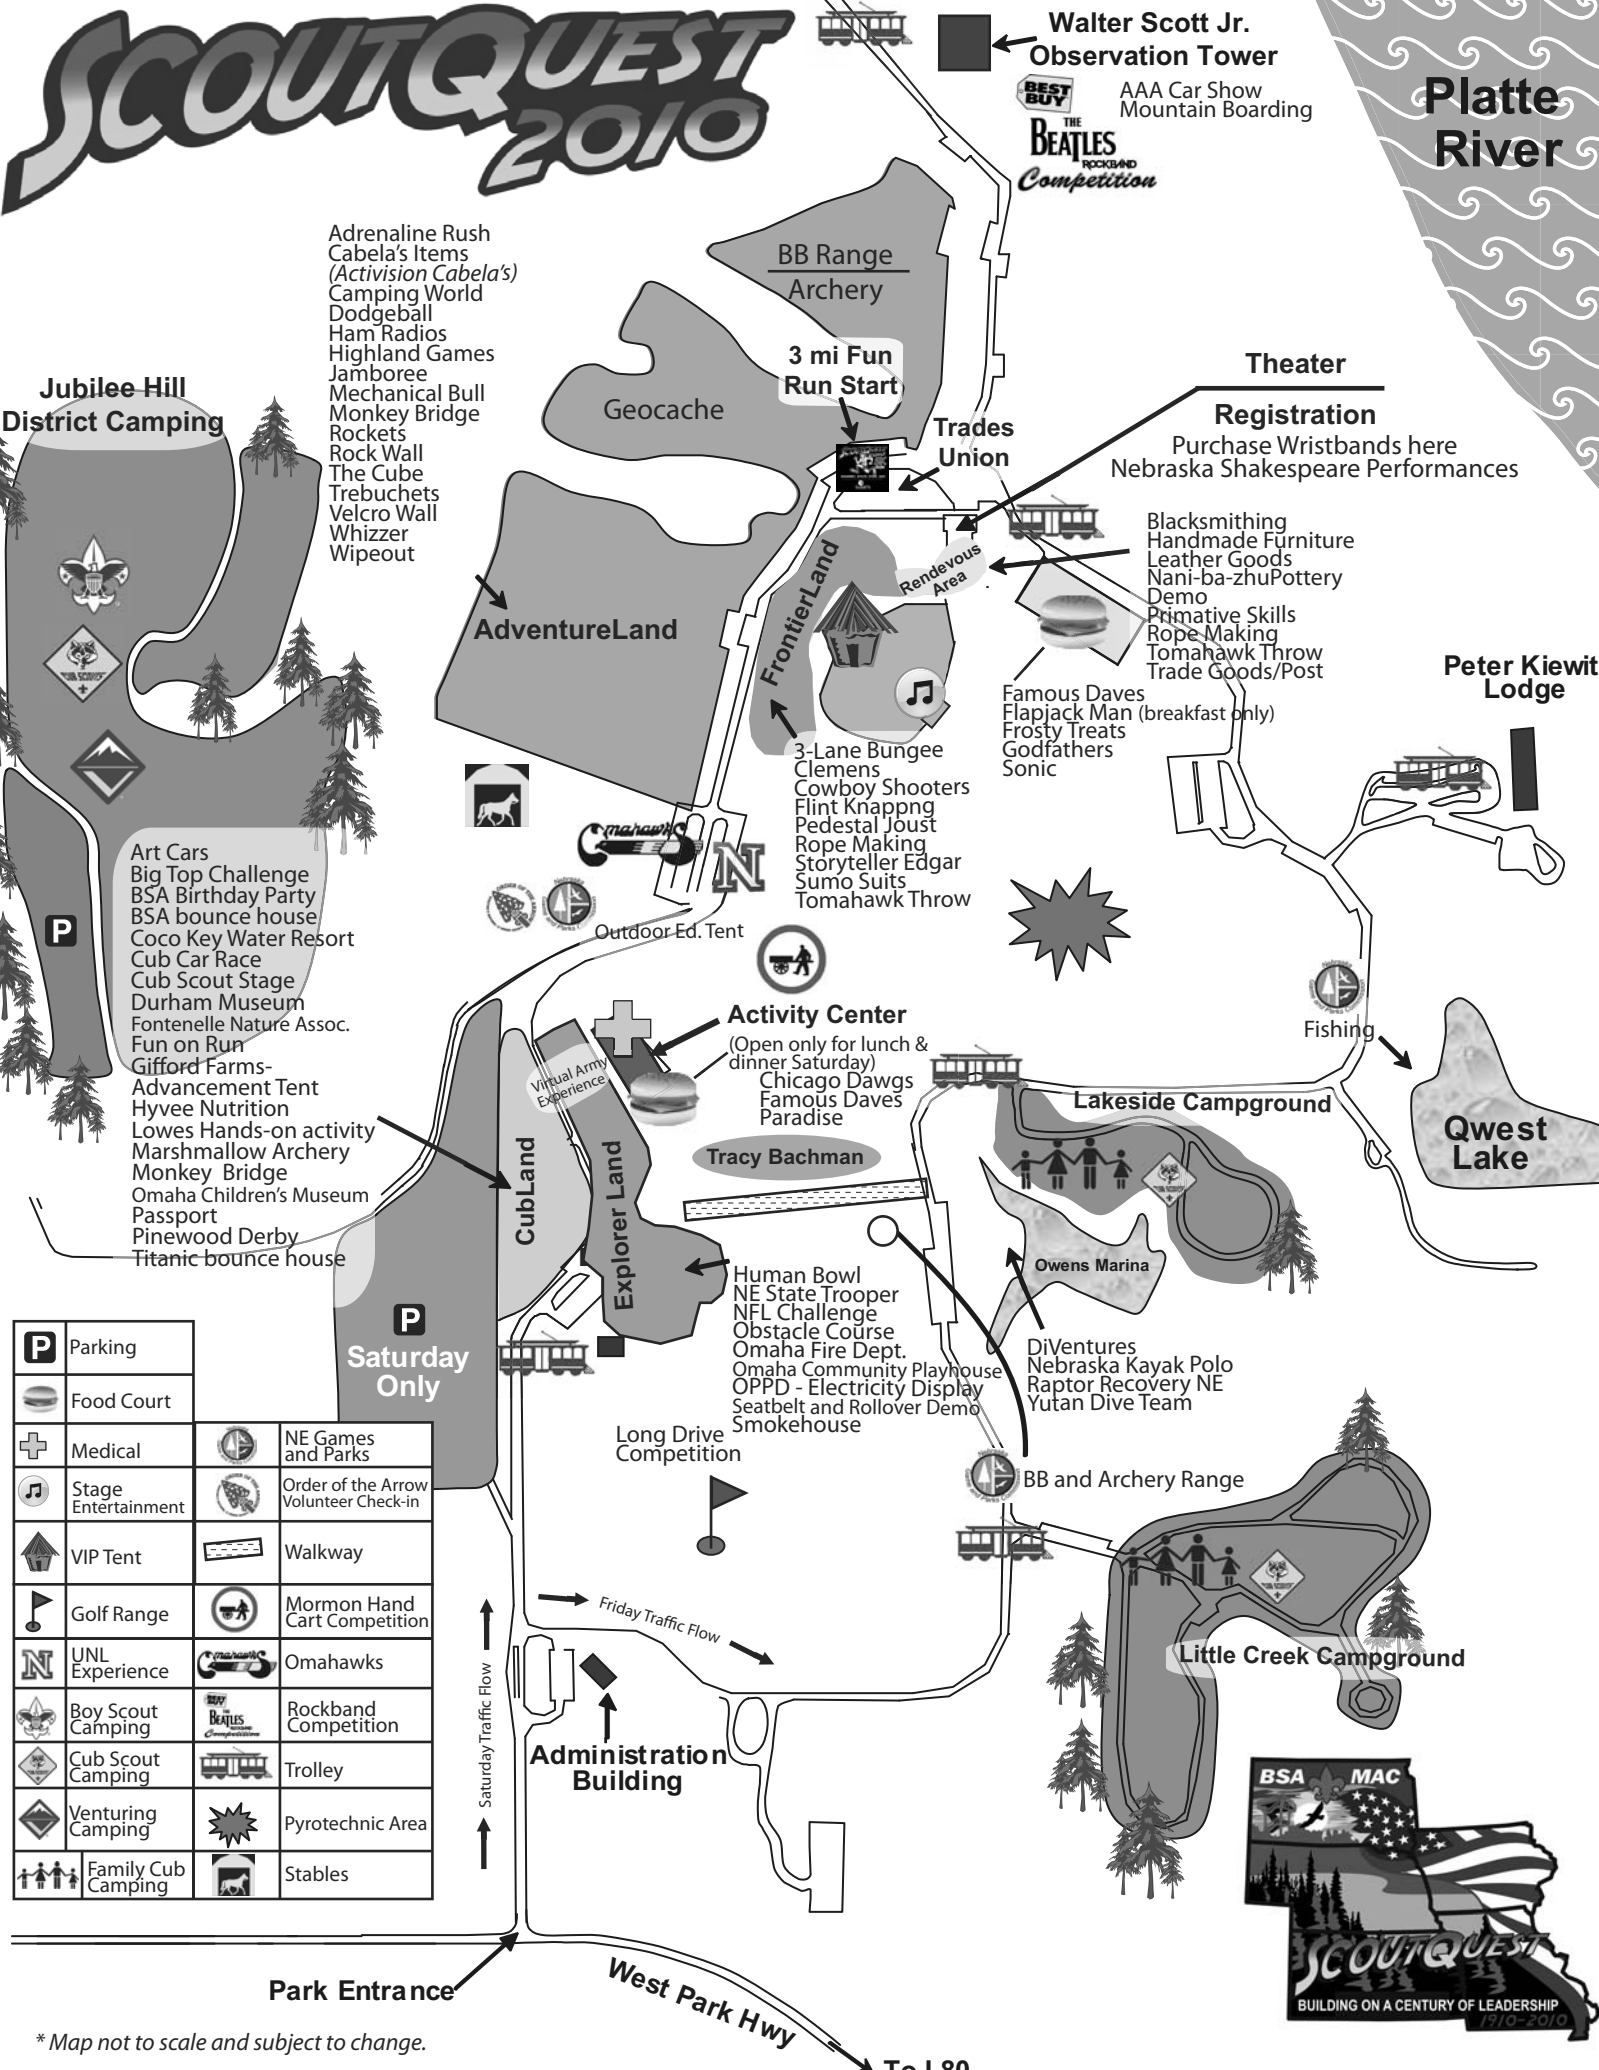

SCOUTQUEST 2010

Platte River

- Adrenaline Rush
- Cabela's Items (Activision Cabela's)
- Camping World
- Dodgeball
- Ham Radios
- Highland Games
- Jamboree
- Mechanical Bull
- Monkey Bridge
- Rockets
- Rock Wall
- The Cube
- Trebuchets
- Velcro Wall
- Whizzer
- Wipeout

Jubilee Hill District Camping

- Art Cars
- Big Top Challenge
- BSA Birthday Party
- BSA bounce house
- Coco Key Water Resort
- Cub Car Race
- Cub Scout Stage
- Durham Museum
- Fontenelle Nature Assoc.
- Fun on Run
- Gifford Farms-Advancement Tent
- Hyvee Nutrition
- Lowes Hands-on activity
- Marshmallow Archery
- Monkey Bridge
- Omaha Children's Museum
- Passport
- Pinewood Derby
- Titanic bounce house

P Parking		
Food Court		
Medical		NE Games and Parks
Stage Entertainment		Order of the Arrow
VIP Tent		Walkway
Golf Range		Mormon Hand Cart Competition
UNL Experience		Omahawks
Boy Scout Camping		Rockband Competition
Cub Scout Camping		Trolley
Venturing Camping		Pyrotechnic Area
Family Cub Camping		Stables

Little Creek Campground

* Map not to scale and subject to change.